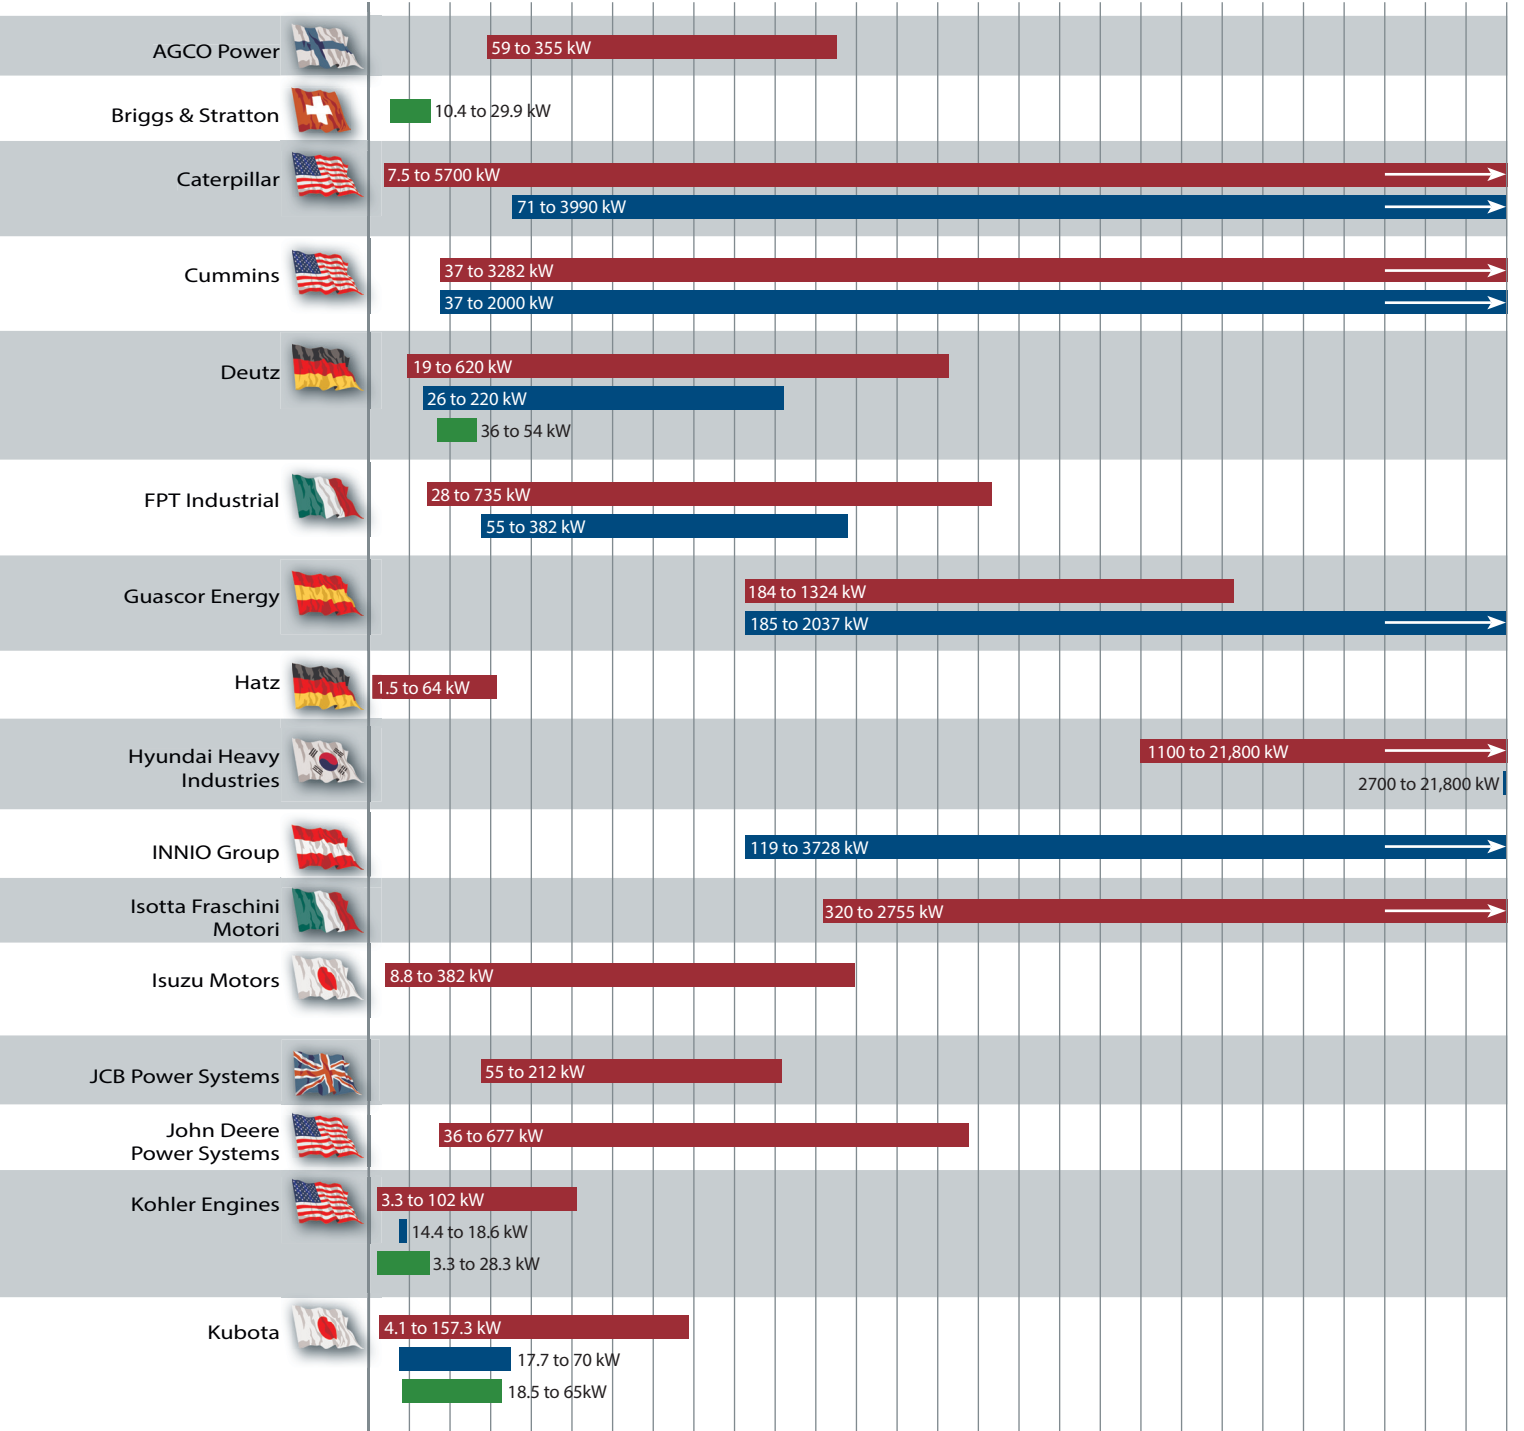

DPI
DIESEL PROGRESS INTERNATIONAL

ENGINE

SPECS-AT-A-GLANCE

2023

Every year Diesel Progress International produces its detailed round-up of the specifications from the engine makers which supply the sectors we cover.

■ DIESEL
 ■ GASEOUS FUEL
 ■ PETROL

KILOWATTS 0 20 40 60 80 100 120 140 160 180 200 300 400 500 600 700 800 900 1000 1100 1200 1300 1400 1500 1600 1700 1800 1900 2000

AT-A-GLANCE 2023

This exhaustive research produces one of the most popular – and useful – sections of any issue of the magazine.

■ DIESEL
 ■ GASEOUS FUEL
 ■ PETROL

KILOWATTS 0 20 40 60 80 100 120 140 160 180 200 300 400 500 600 700 800 900 1000 1100 1200 1300 1400 1500 1600 1700 1800 1900 2000

* 2002 data ** Off-highway only

GUARANTEE YOUR **FREE** DIGITAL ISSUE OF