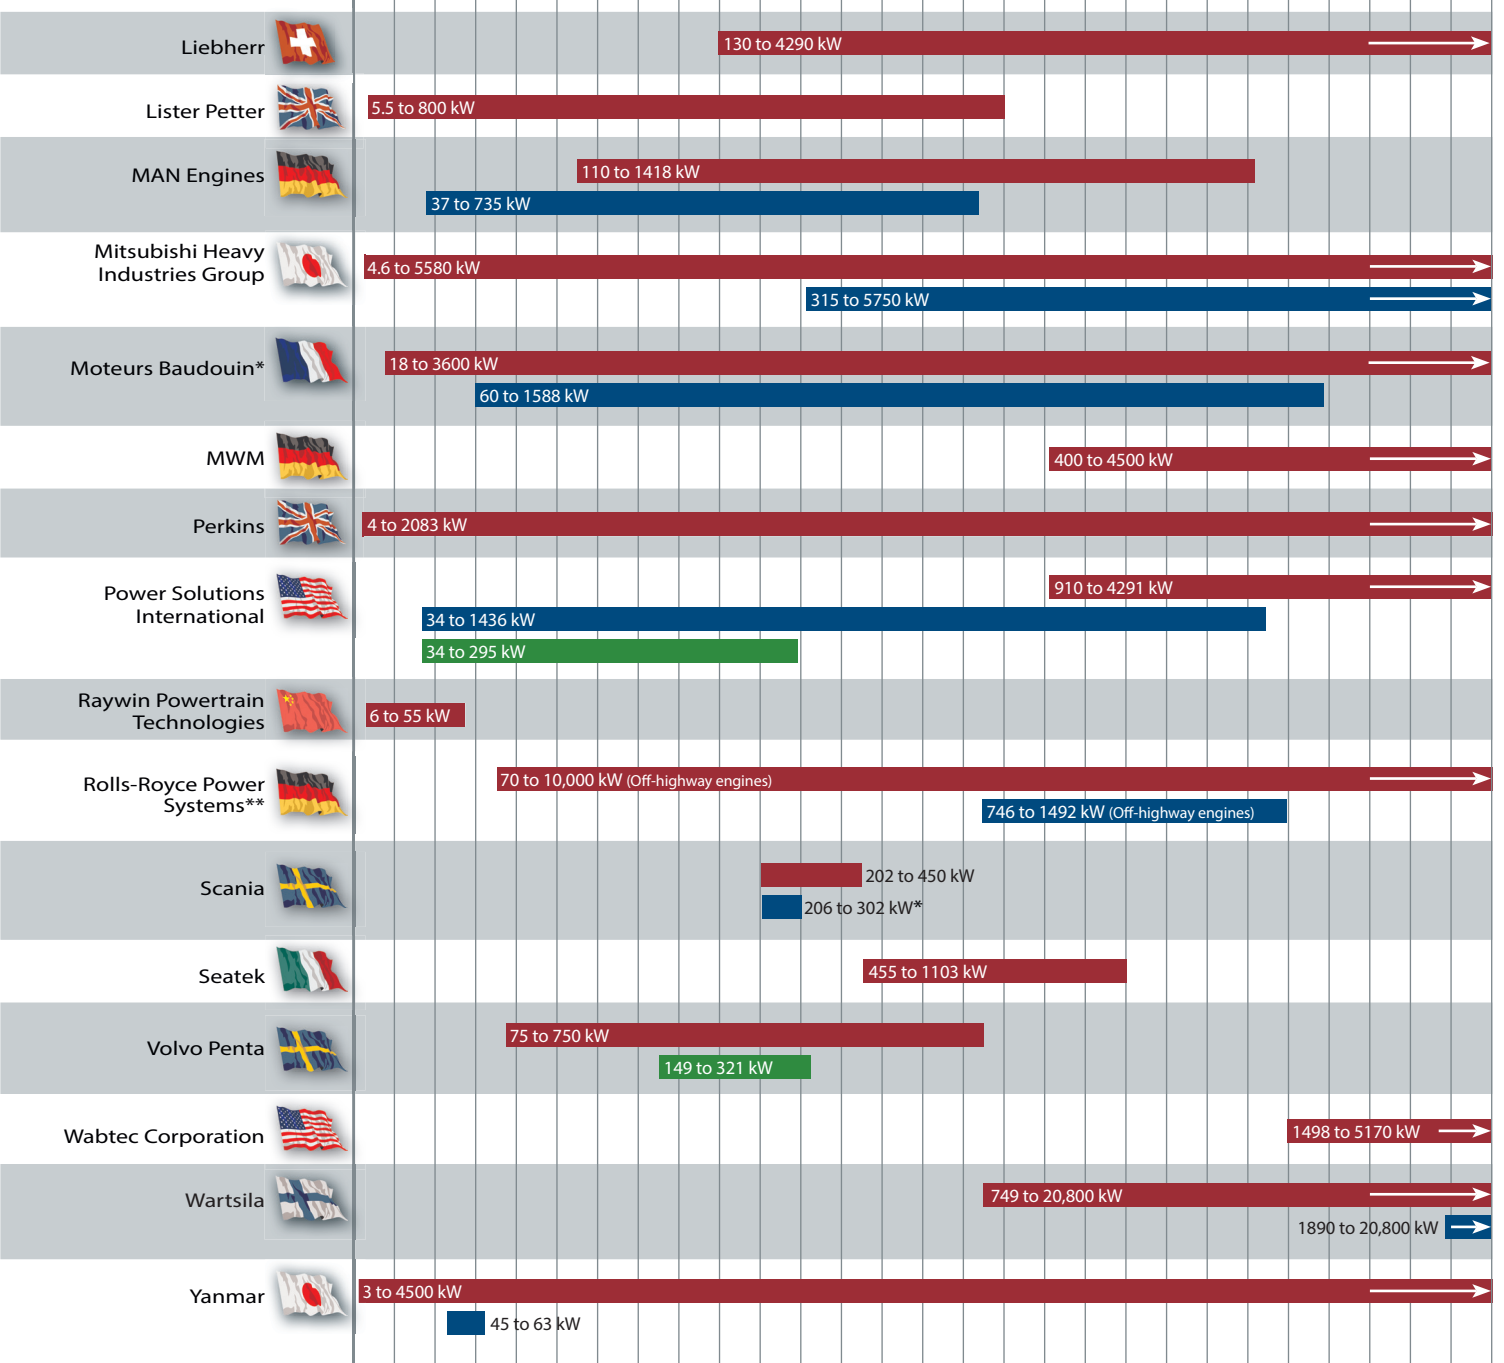

■ DIESEL
 ■ GASEOUS FUEL
 ■ PETROL

KILOWATTS 0 20 40 60 80 100 120 140 160 180 200 300 400 500 600 700 800 900 1000 1100 1200 1300 1400 1500 1600 1700 1800 1900 2000

AT-A-GLANCE 2023

This exhaustive research produces one of the most popular – and useful – sections of any issue of the magazine.

■ DIESEL
 ■ GASEOUS FUEL
 ■ PETROL

KILOWATTS 0 20 40 60 80 100 120 140 160 180 200 300 400 500 600 700 800 900 1000 1100 1200 1300 1400 1500 1600 1700 1800 1900 2000

* 2002 data ** Off-highway only

GUARANTEE YOUR **FREE** DIGITAL ISSUE OF